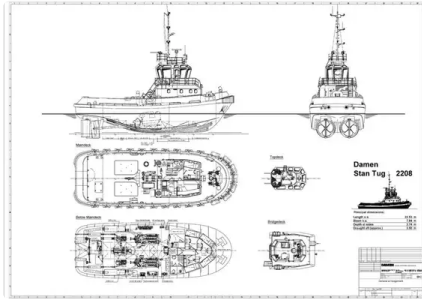

id 1704

Towboat

Ship id	1704
Category	Towboat
Build Year	2012
Ship added date	2021-11-21
Added by	Steve (Twende Africa Group of Companies (PTY) LTD)

Measured weight

GRT	103
NRT	103

Ship dimensions

Length overall (LOA), m	22.53
-------------------------	-------

Additional Information

Main Engine	2 x Caterpillar 3512B, 1360hp @ 1600 rpm
Self-propelled	
Decks	1

Similar ships	Show similar ships
Requests	Purchasing requests matching
e-mail	Send E-mail