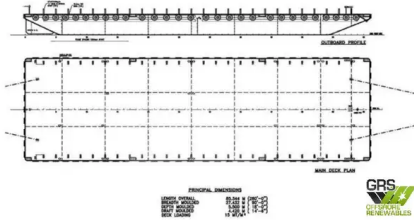

id 2013  
 Barge

|                 |   |
|-----------------|---|
| Ship id         | 2013                                    |
| Category        | <a href="#">Barge</a>                   |
| Build Year      | 2005                                    |
| Flag            | Singapore                               |
| Ship added date | 2021-11-09                              |
| Added by        | <a href="#">GRS.OFFSHORE RENEWABLES</a> |

Measured weight

|     |   |
|-----|---|
| DWT | 7 |
|-----|---|

Ship dimensions

|                         |       |
|-------------------------|-------|
| Length overall (LOA), m | 85.34 |
| Depth, m                | 4     |
| Vessel draft, m         | 4.39  |