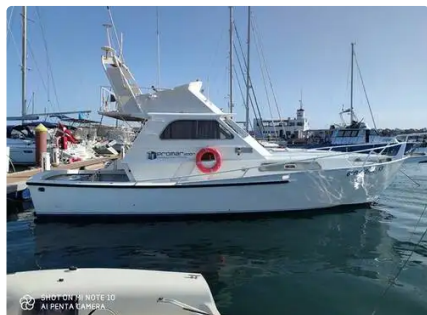

id 2175

Survey vessel

Ship id	2175
Category	Survey vessel
Build Year	1972
Price	€35,000
Ship added date	2021-11-07
Added by	NYB Barcelona

Ship dimensions

Length overall (LOA), m 37

Additional Information

Self-propelled