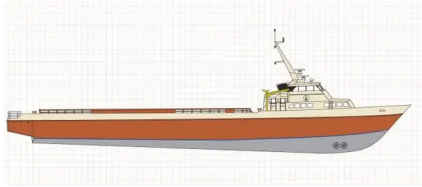

id 2492

Supply ship

Ship id	2492
Category	Supply ship
Class	ABS
Build Year	2013
Ship added date	2021-10-26
Added by	SeaBoats

Ship dimensions

Length overall (LOA), m	59.13
Vessel draft, m	4.27

Additional Information

Main Engine	Four (4) 3512C-HD CAT Diesels, 7, 240 BHP
Self-propelled	
Passengers	12

Similar ships	Show similar ships
Requests	Purchasing requests matching
e-mail	Send E-mail