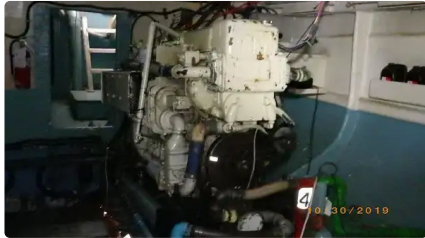

id 2555

Motor vessel

Ship id	2555
Category	Motor vessel
Build Year	1997
Ship added date	2021-10-24
Added by	Scruton Marine Services

Measured weight

GRT	60
NRT	45

Ship dimensions

Length overall (LOA), m	48
Vessel draft, m	6