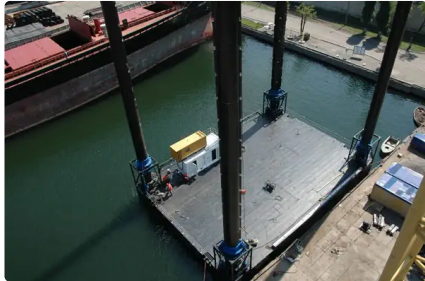

id 2760

Towboat

Ship id	2760
Category	Towboat
Ship added date	2021-10-16
Added by	Arya Shipyard

Ship dimensions

Length overall (LOA), m	24.5
Depth, m	2.45

Additional Information

Self-propelled

Similar ships	Show similar ships
Requests	Purchasing requests matching
e-mail	Send E-mail