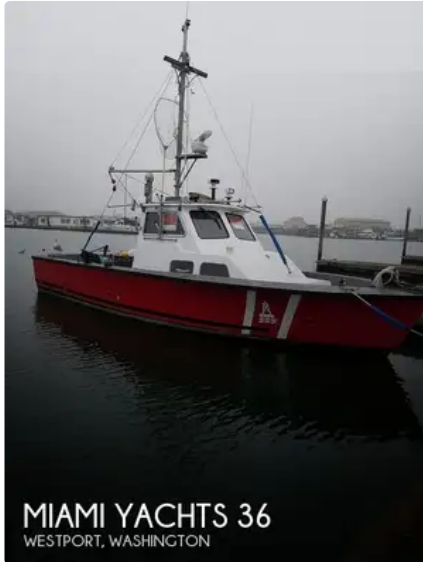

id 2925

## Patrol boat

Ship id	2925
Category	<a href="#">Patrol boat</a>
Build Year	1967
Price	\$59,900
Ship added date	2021-10-12
Added by	<a href="#">POP Yachts</a>

## Ship dimensions

Length overall (LOA), m	36
Vessel draft, m	6