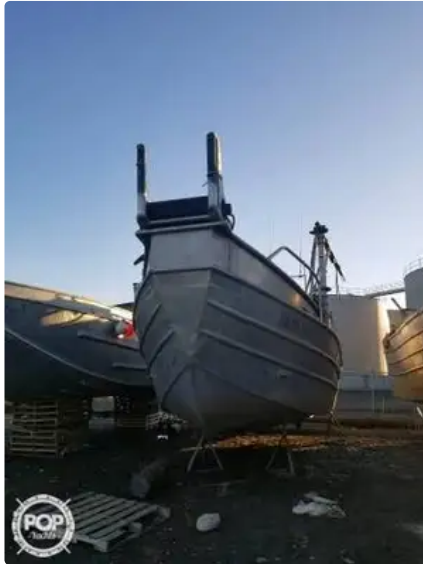

id 3929

Container ship

Ship id	3929
Category	Container ship
Build Year	1980
Price	\$83,400
Ship added date	2021-09-01
Added by	POP Yachts

Ship dimensions

Length overall (LOA), m	36
-------------------------	----