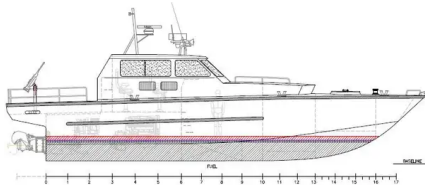

id 4001

Patrol boat

Ship id	4001
Category	Patrol boat
Build Year	2021
Ship added date	2021-08-30
Added by	SeaBoats

Measured weight

DWT	2
-----	---

Ship dimensions

Length overall (LOA), m	15.5
Vessel draft, m	0.8

Additional Information

Main Engine	2x Scania DI16 077M 846kW @ 2300 rpm. Propulsion: 2x Doen DJ170HP
Self-propelled	

Similar ships	Show similar ships
Requests	Purchasing requests matching
e-mail	Send E-mail