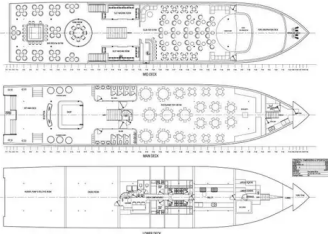

id 4036

Cruise ship

Ship id	4036
Category	Cruise ship
Build Year	2010
Ship added date	2021-08-29
Added by	MOTIF Marine

Measured weight

NRT	12
-----	----

Ship dimensions

Length overall (LOA), m	45
Vessel draft, m	2.45