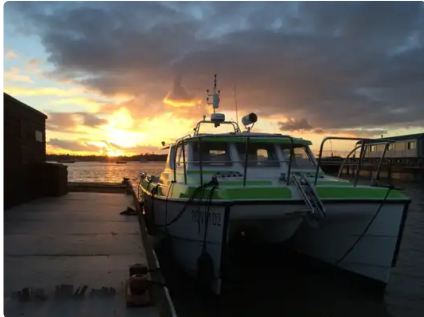

id 4051

Catamaran

Ship id	4051
Category	Catamaran
Build Year	2014
Ship added date	2021-08-28
Added by	BWSeaCat Ltd.

Ship dimensions

Length overall (LOA), m	11
-------------------------	----

Additional Information