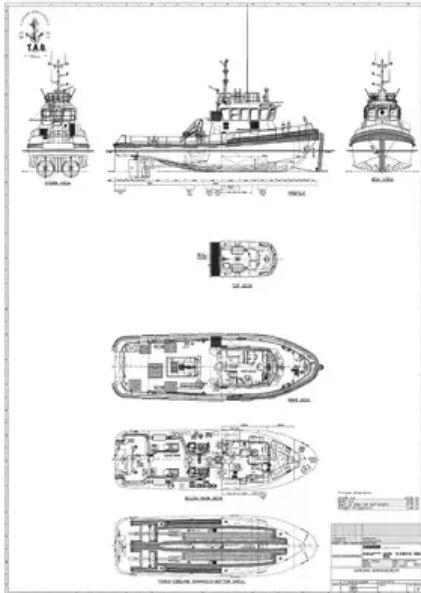

id 4106

Towboat

Ship id	4106
Category	Towboat
Class	BV
Build Year	2020
Ship added date	2021-08-20
Added by	Steve (Twende Africa Group of Companies (PTY) LTD.)

Ship dimensions

Length overall (LOA), m	20.5
Depth, m	2.7
Vessel draft, m	2.4