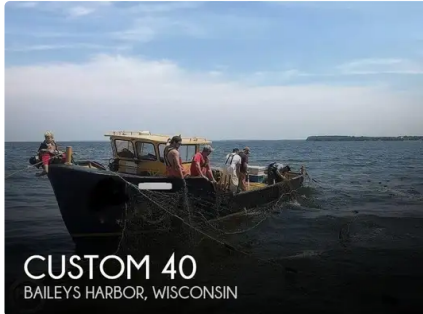

id 5876
 seiner

[1950 Custom 40](#)

Ship id	5876
Category	seiner
Build Year	1950
Price	\$72,300
Ship added date	2022-04-23
Added by	POP Yachts

Ship dimensions

Length overall (LOA), m	40
Vessel draft, m	4

Additional Information