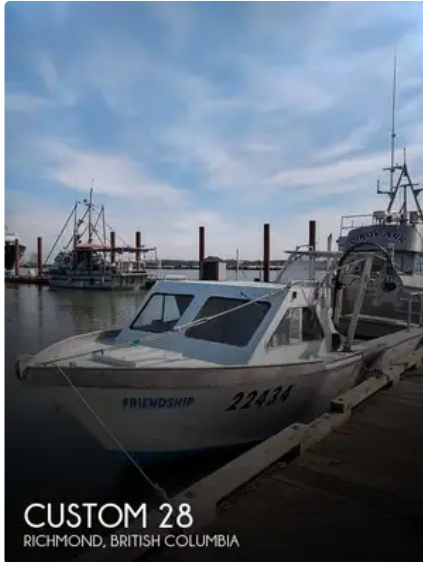

id 5961

Fishing Trawler

[2000 Custom 28](#)

Ship id	5961
Category	Fishing Trawler
Build Year	2000
Price	\$30,000
Ship added date	2022-05-06
Added by	POP Yachts

Ship dimensions

Length overall (LOA), m 28

Additional Information

Self-propelled

Similar ships [Show similar ships](#)

Requests [Purchasing requests matching](#)

e-mail [Send E-mail](#)