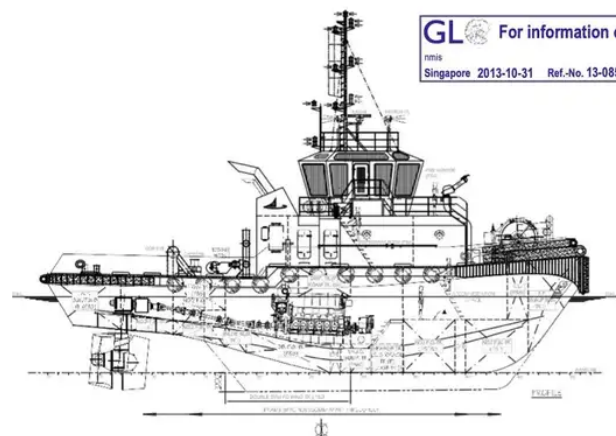

GL For information only
rms
Singapore 2013-10-31 Ref.-No. 13-085034