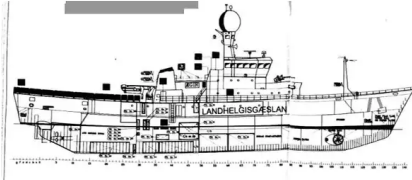

id 5980

Patrol boat

[70.10m Offshore Patrol Vessel](#)

Ship id	5980
Category	<a href="#">Patrol boat</a>
Build Year	1968
Ship added date	2022-05-11
Added by	<a href="#">SeaBoats</a>

Ship dimensions

Length overall (LOA), m 70.1