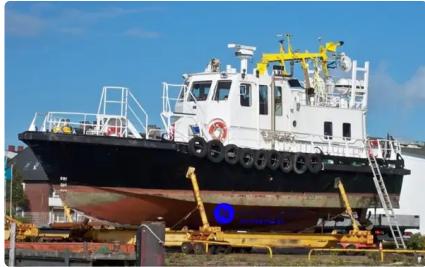

id 6278

Passenger ship

[PILOT CUTTER](#)

Ship id	6278
Category	Passenger ship
Build Year	1982
Ship added date	2022-08-22
Added by	Jelena Pachmurina (Hagland)

Ship dimensions

Length overall (LOA), m	17.35
Beam, m	5.25
Vessel draft, m	1.35

Additional Information

Self-propelled	
Decks	1
Crew	12

Similar ships	Show similar ships
Requests	Purchasing requests matching
e-mail	Send E-mail